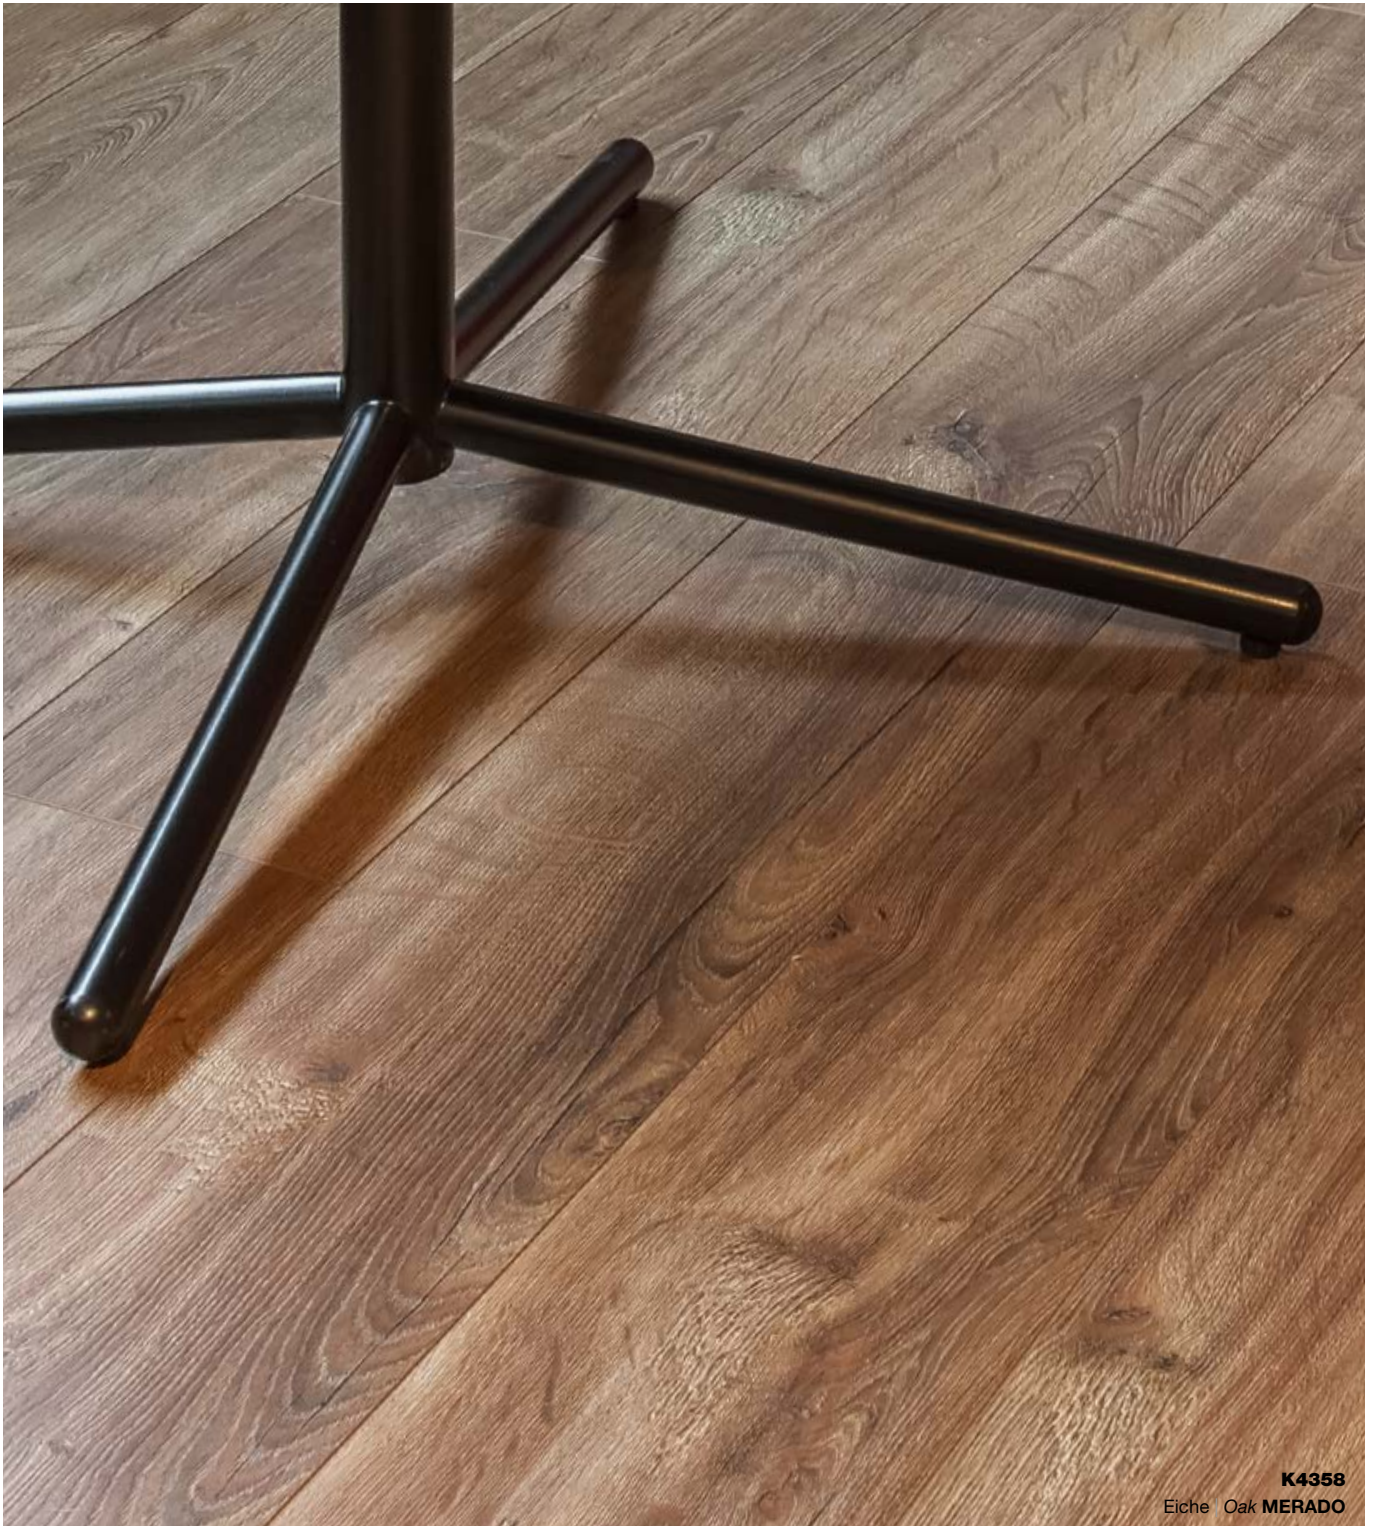

Premiumdele | Premium Plank: 1383 x 159 mm

2-Stub 2-Strip

NATURAL
TOUCH

K4358 Eiche | Oak **MERADO**
RS Savona

10.0

Premiumdele | Premium Plank: 1383 x 159 mm

1-Stab | 1-Strip

NATURAL TOUCH